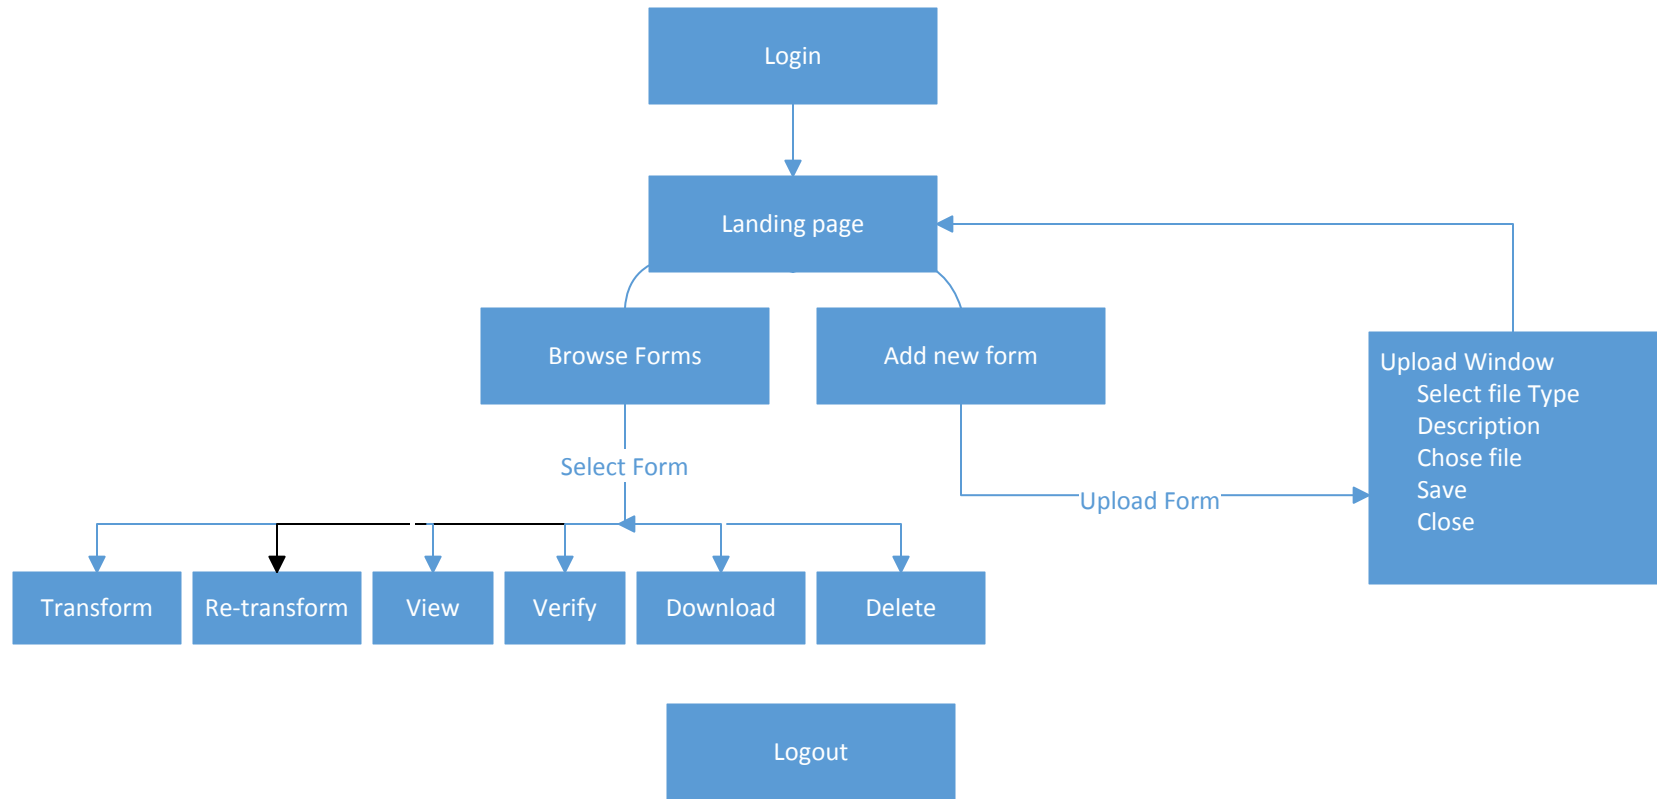

AgentSee User Journey

Context: Internet browser

Sequence: steps

Funtionality: Transform data forms

User Flow

Key User Interactions: When
? – Select a form from the
browsing list of the user