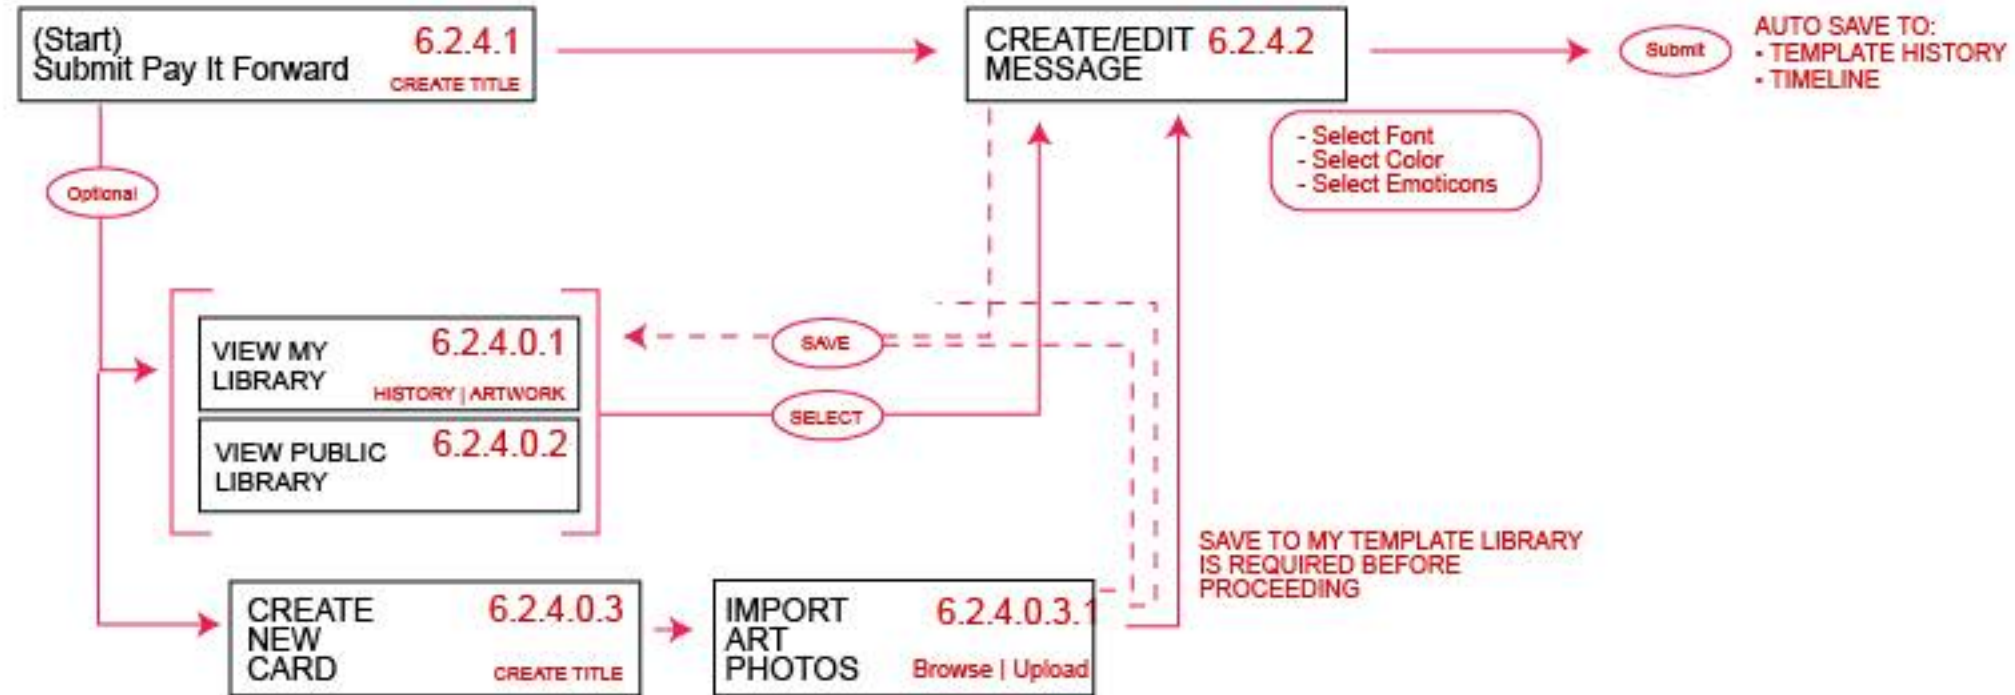

Default Dashboard w/Filter

USER MODE ENGAGE

6.0 Kindness - Submit Pay It Forward

Select Available Profile Options from pop-up list

Providing On-the-fly profile switching allows more flexibility, and efficiency in the user experience to quickly change back and forth without having to go to settings profile.