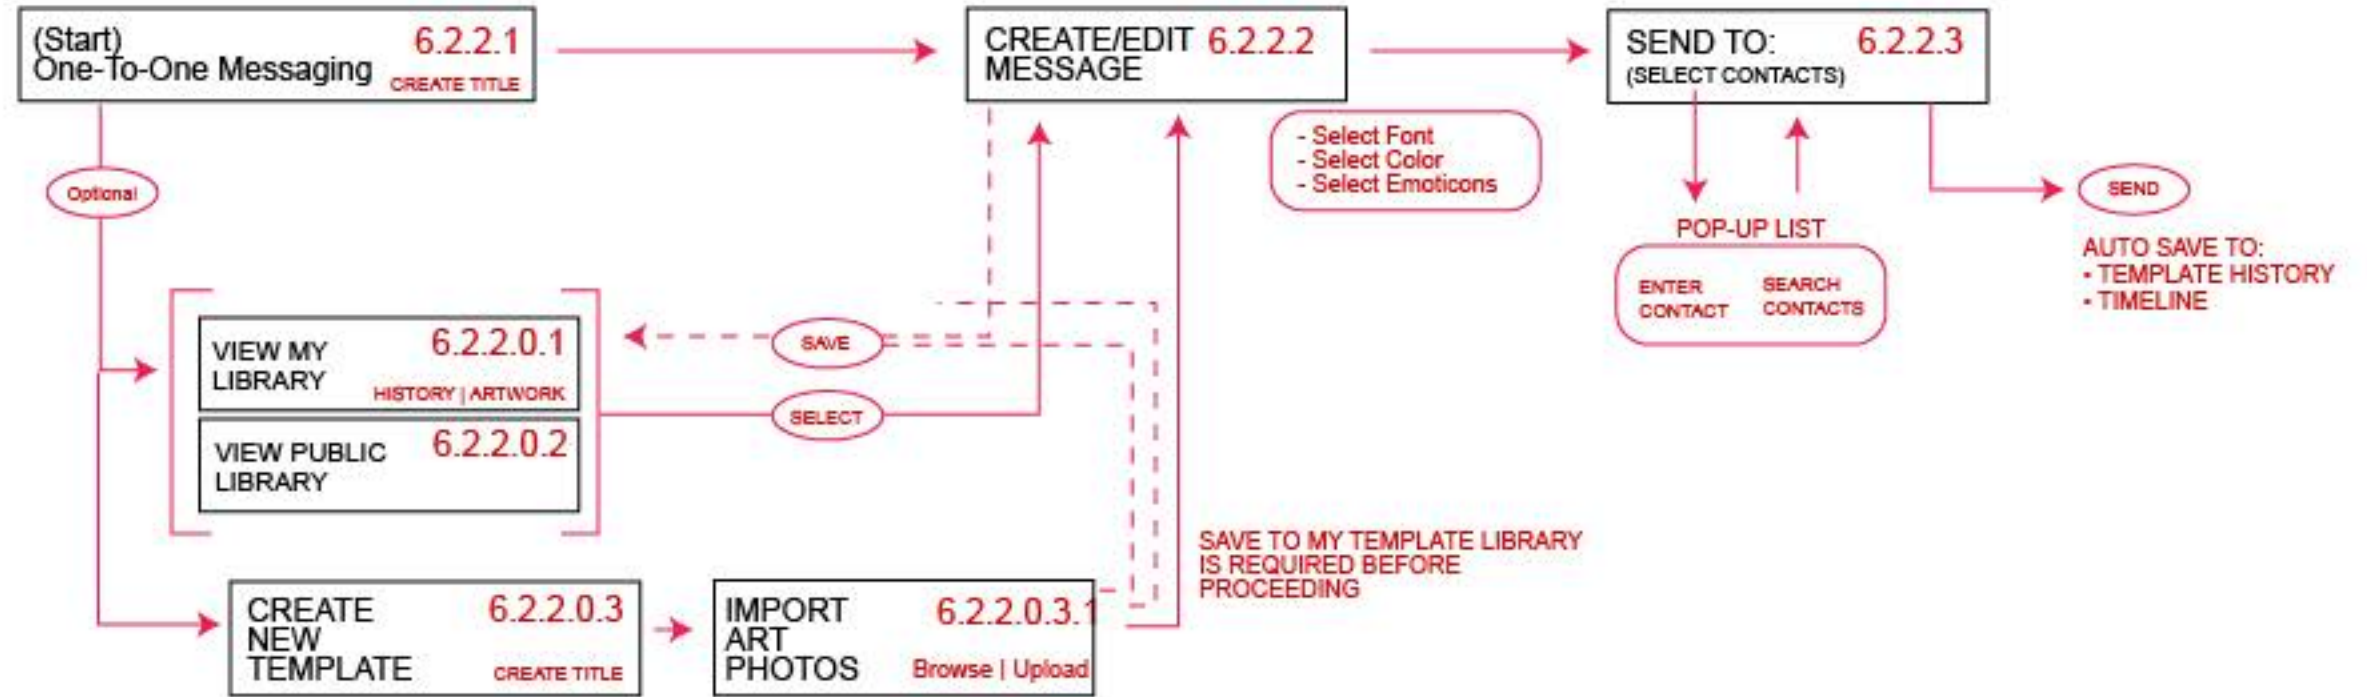

SEND

AUTO SAVE TO:
• TEMPLATE HISTORY
• TIMELINE

SAVE TO MY TEMPLATE LIBRARY IS REQUIRED BEFORE PROCEEDING

SUGGESTED GLOBAL ICONS FILTER BY ALL KINDS

- Text
- Photos
- Videos
- Keywords
- Profiles

Default Dashboard w/Filter

USER MODE ENGAGE

6.0 Kindness - One to One Messaging

Select Available Profile Options from pop-up list

Providing On-the-fly profile switching allows more flexibility, and efficiency in the user experience to quickly change back and forth without having to go to settings profile.