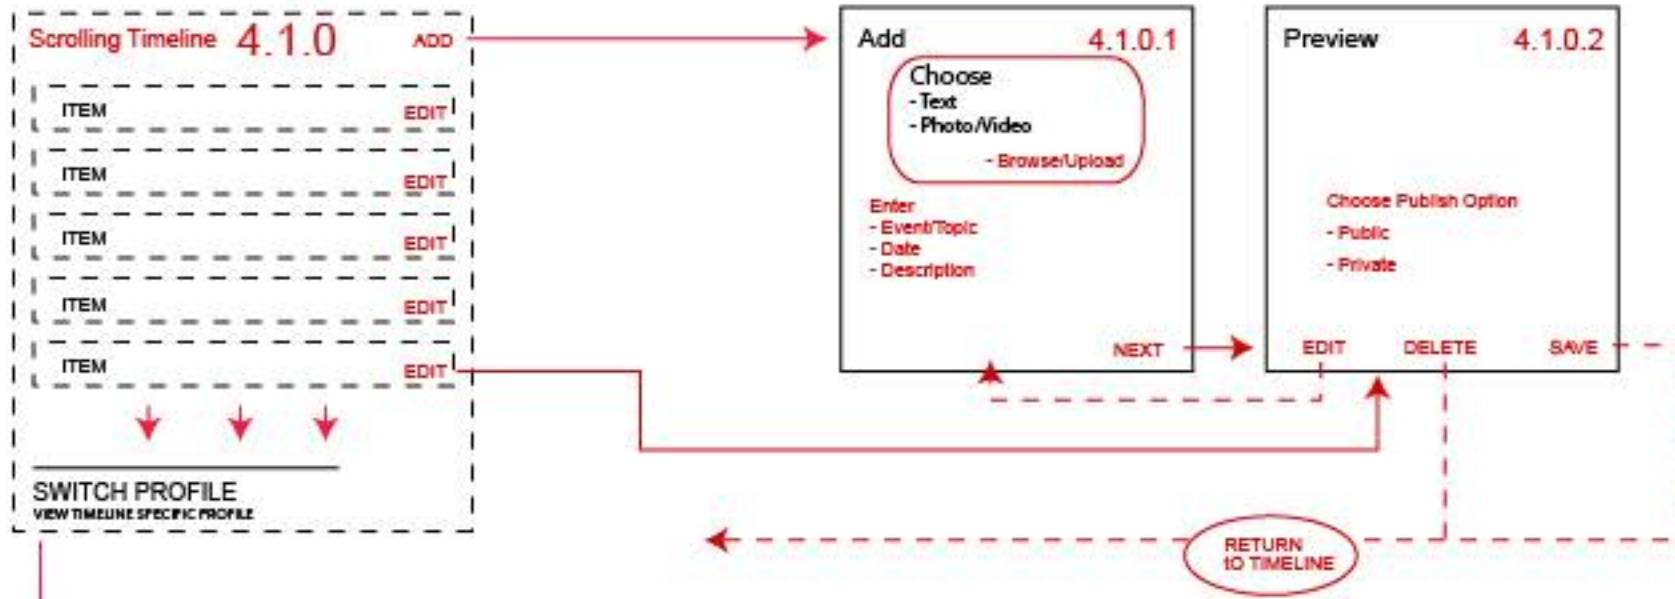

Select Available Profile Options from pop-up list

Providing On-the-fly profile switching allows more flexibility, and efficiency in the user experience to quickly change back and forth without having to go to settings profile.

SUGGESTED GLOBAL ICONS

USER MODE MONITOR

3.1 View Alerts

Providing On-the-fly profile switching allows more flexibility, and efficiency in the user experience to quickly change back and forth without having to go to settings profile.

USER MODE MONITOR

4.1 View My Timeline Journal

4.1 (ICONS)
VIEW TIMELINE

Select Available Profile Options from pop-up list

Providing On-the-fly profile switching allows more flexibility, and efficiency in the user experience to quickly change back and forth without having to go to settings profile.