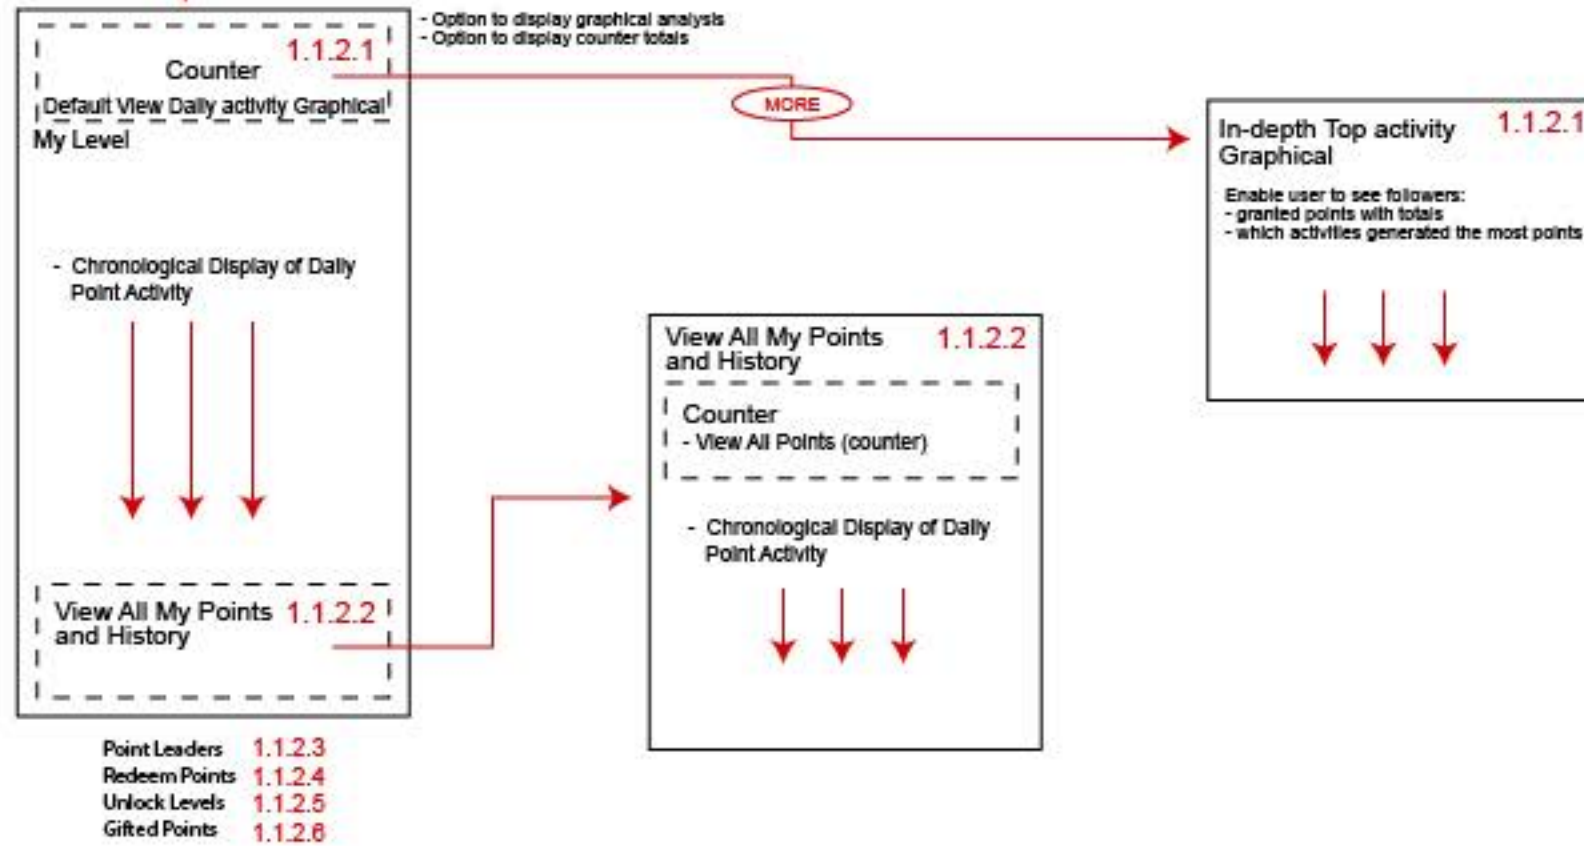

1.1.1

EDIT PROFILE

(Buttons)

- User Name/Organization
- Select Password
- Mobile Phone Number
- State/Zip Code
- Personal Description
- Change Profile Photo
- Upload additional photos
- Gender
- Denomination
- Spiritual/Religious Rating
- Enter Birthdate

Scrollable List

(Each Item selection, activates slider to right for editing)

USER MODE MAINTAIN

0.0

MAIN DASHBOARD

1.1 Settings | Rewards

1.1

SETTINGS

1.1.2

VIEW REWARDS

USER MODE
MAINTAIN

0.0

MAIN DASHBOARD

1.1 Settings | Manage Profiles

1.1

SETTINGS