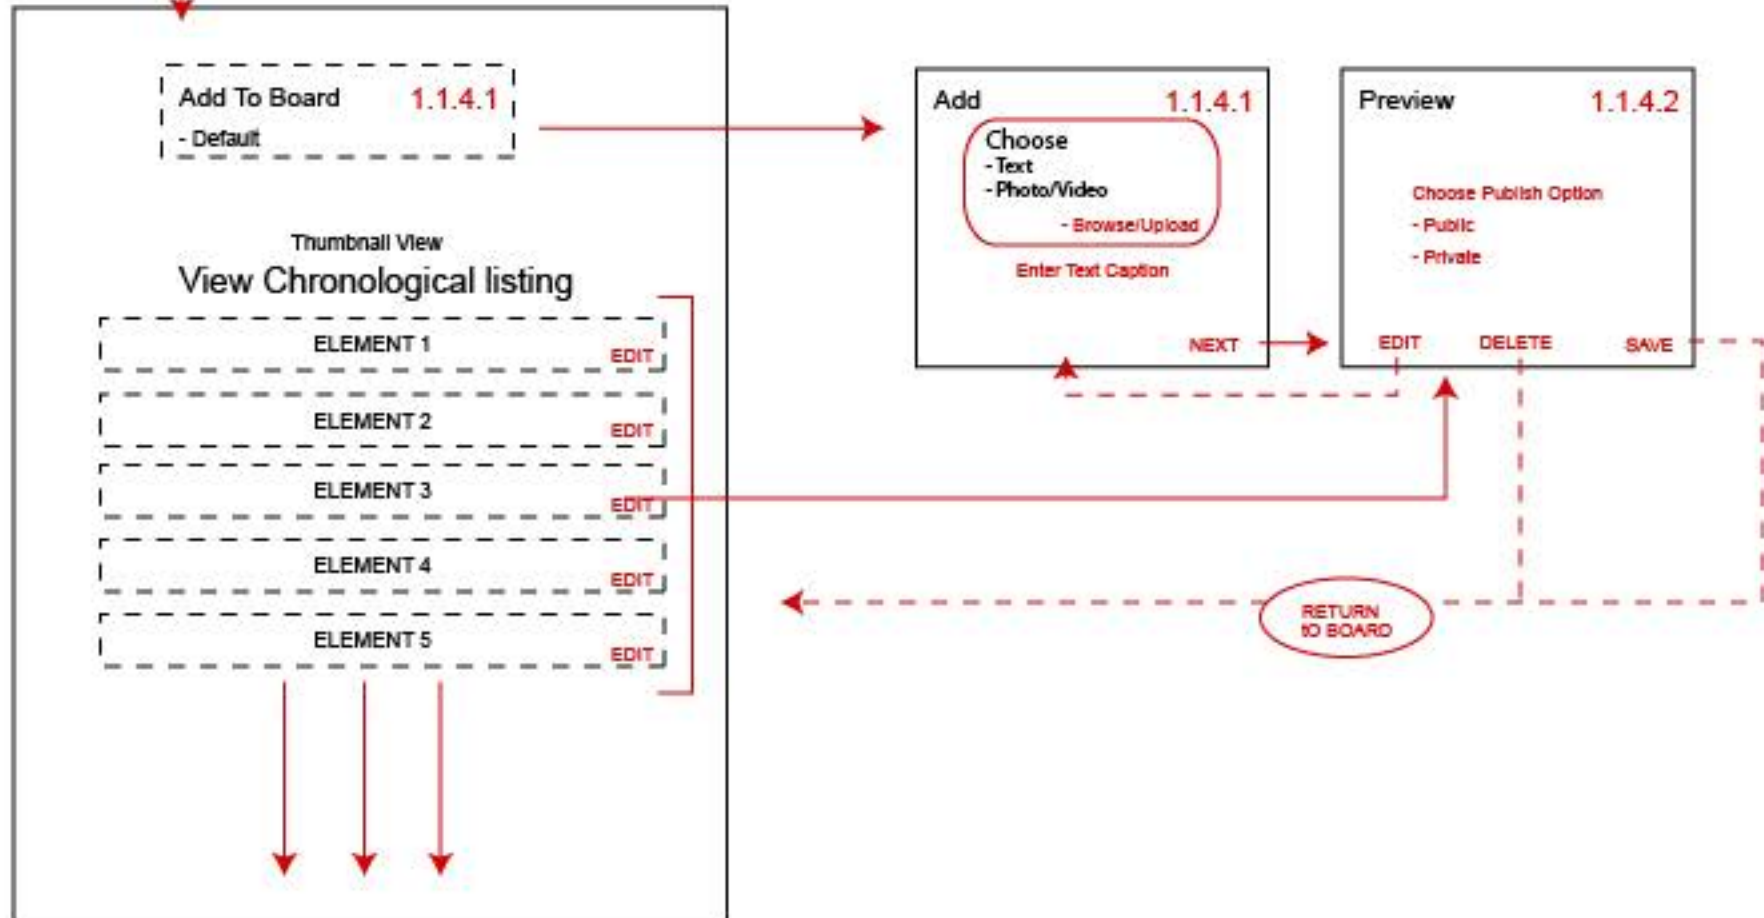

USER MODE MAINTAIN

0.0

MAIN DASHBOARD

1.1 Settings | Vision Board

1.1

SETTINGS

1.1.4

VISION BOARD

ARCHIVES PRIVATE VIDEOS
PHOTOS, COMMENTS