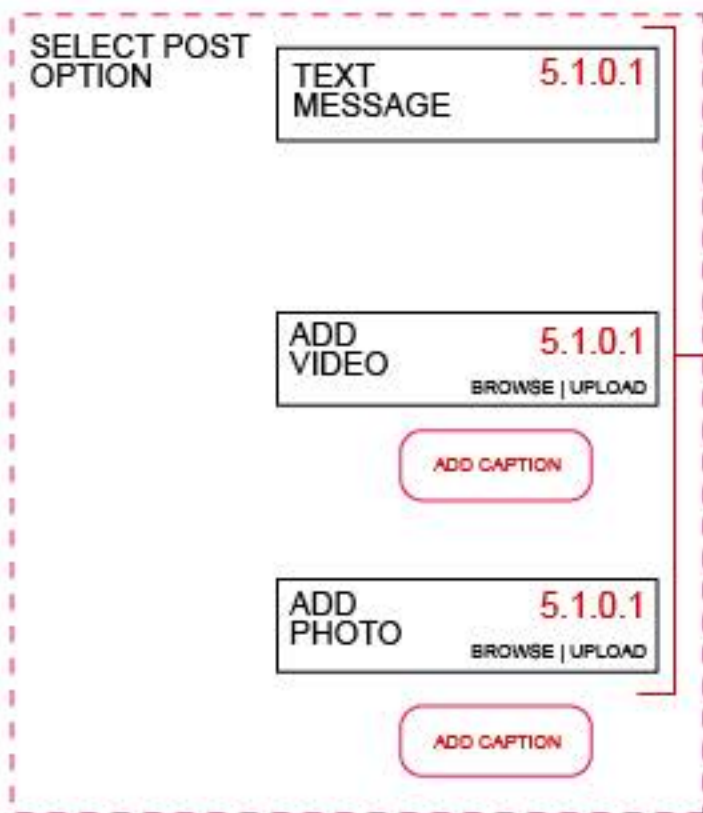

USER MODE MONITOR

4.1 View My Timeline Journal

4.1 (ICONS)
VIEW TIMELINE

Select Available Profile Options from pop-up list

Providing On-the-fly profile switching allows more flexibility, and efficiency in the user experience to quickly change back and forth without having to go to settings profile.

SUGGESTED GLOBAL ICONS

DASHBOARD 2.1

USER MODE ENGAGE

5.0 Broadcast

Select Available Profile Options from pop-up list

Providing On-the-fly profile switching allows more flexibility, and efficiency in the user experience to quickly change back and forth without having to go to settings profile.