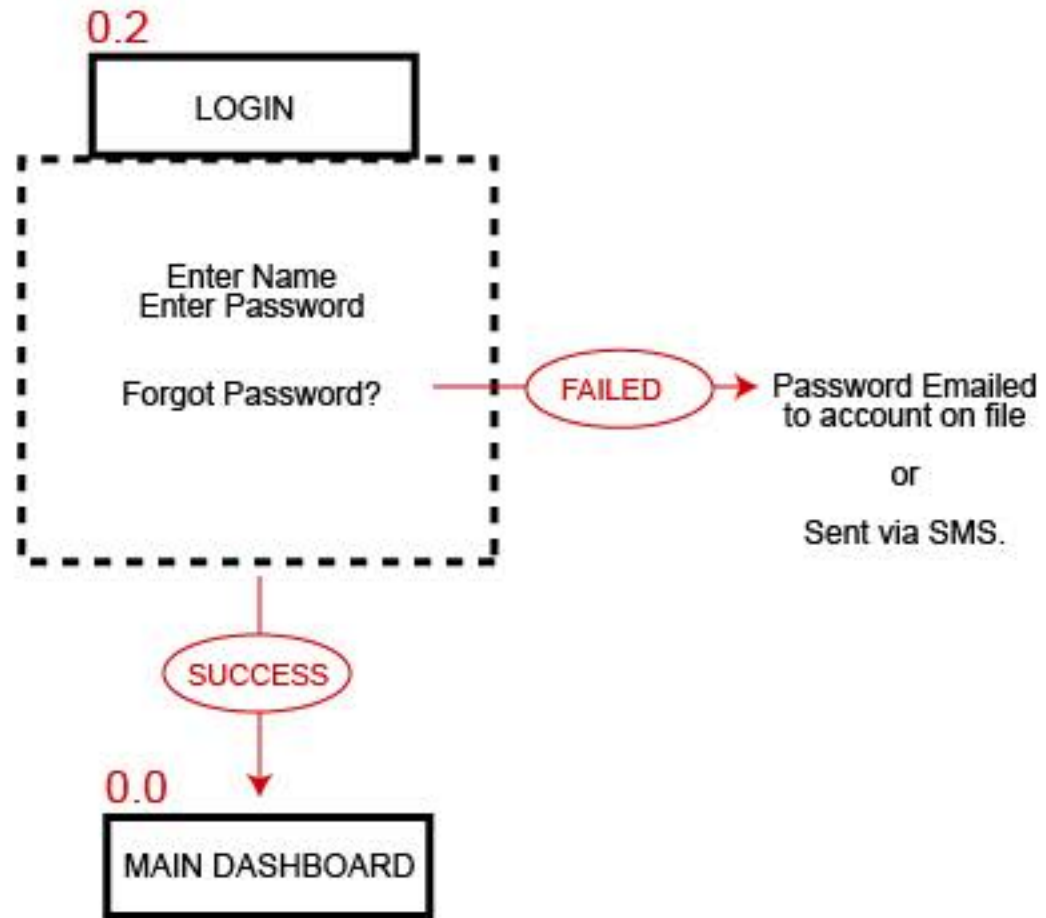

User Stages