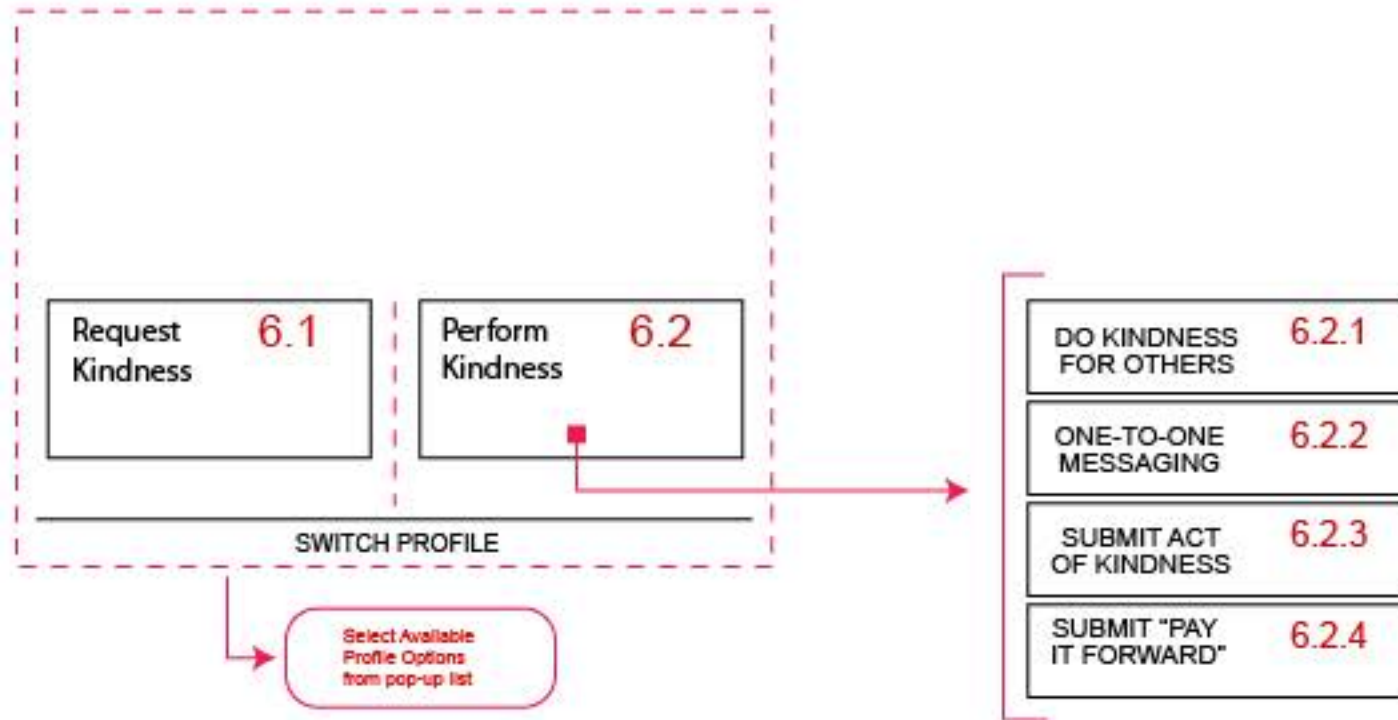

USER MODE MONITOR

4.1 View My Timeline Journal

4.1 (ICONS)
VIEW TIMELINE

Select Available Profile Options from pop-up list

Providing On-the-fly profile switching allows more flexibility, and efficiency in the user experience to quickly change back and forth without having to go to settings profile.

SUGGESTED GLOBAL ICONS

DASHBOARD 2.1

USER MODE ENGAGE

5.0 Broadcast

Select Available Profile Options from pop-up list

Providing On-the-fly profile switching allows more flexibility, and efficiency in the user experience to quickly change back and forth without having to go to settings profile.

SUGGESTED GLOBAL ICONS

USER MODE ENGAGE

6.0 Kindness - Start

Providing On-the-fly profile switching allows more flexibility, and efficiency in the user experience to quickly change back and forth without having to go to settings profile.