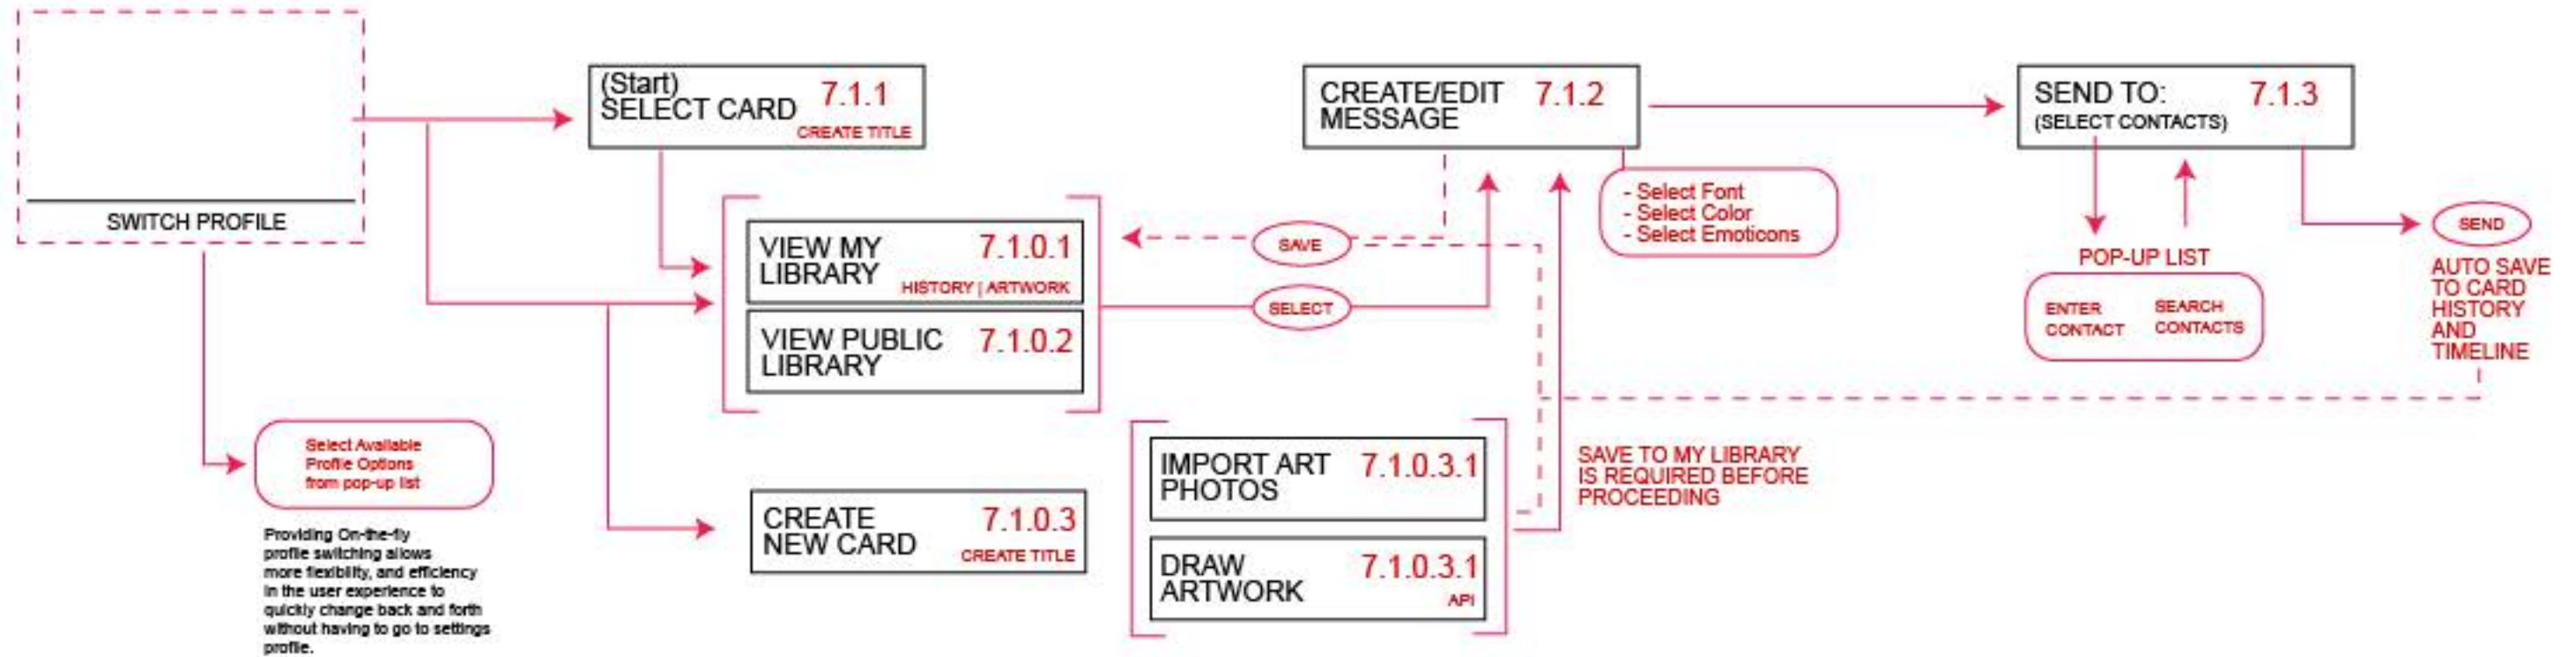

Default Dashboard w/Filter

USER MODE ENGAGE

6.0 Kindness - Submit Pay It Forward

Select Available Profile Options from pop-up list

Providing On-the-fly profile switching allows more flexibility, and efficiency in the user experience to quickly change back and forth without having to go to settings profile.

- Select Font
- Select Color
- Select Emoticons

SUGGESTED GLOBAL ICONS FILTER BY ALL KINDS

- READ KINDNESS
- REQUEST KINDNESS
- PERFORM KINDNESS
- SEARCH

Default Dashboard w/Filter

USER MODE ENGAGE

7.0 Send A Card

Select Available Profile Options from pop-up list

Providing On-the-fly profile switching allows more flexibility, and efficiency in the user experience to quickly change back and forth without having to go to settings profile.