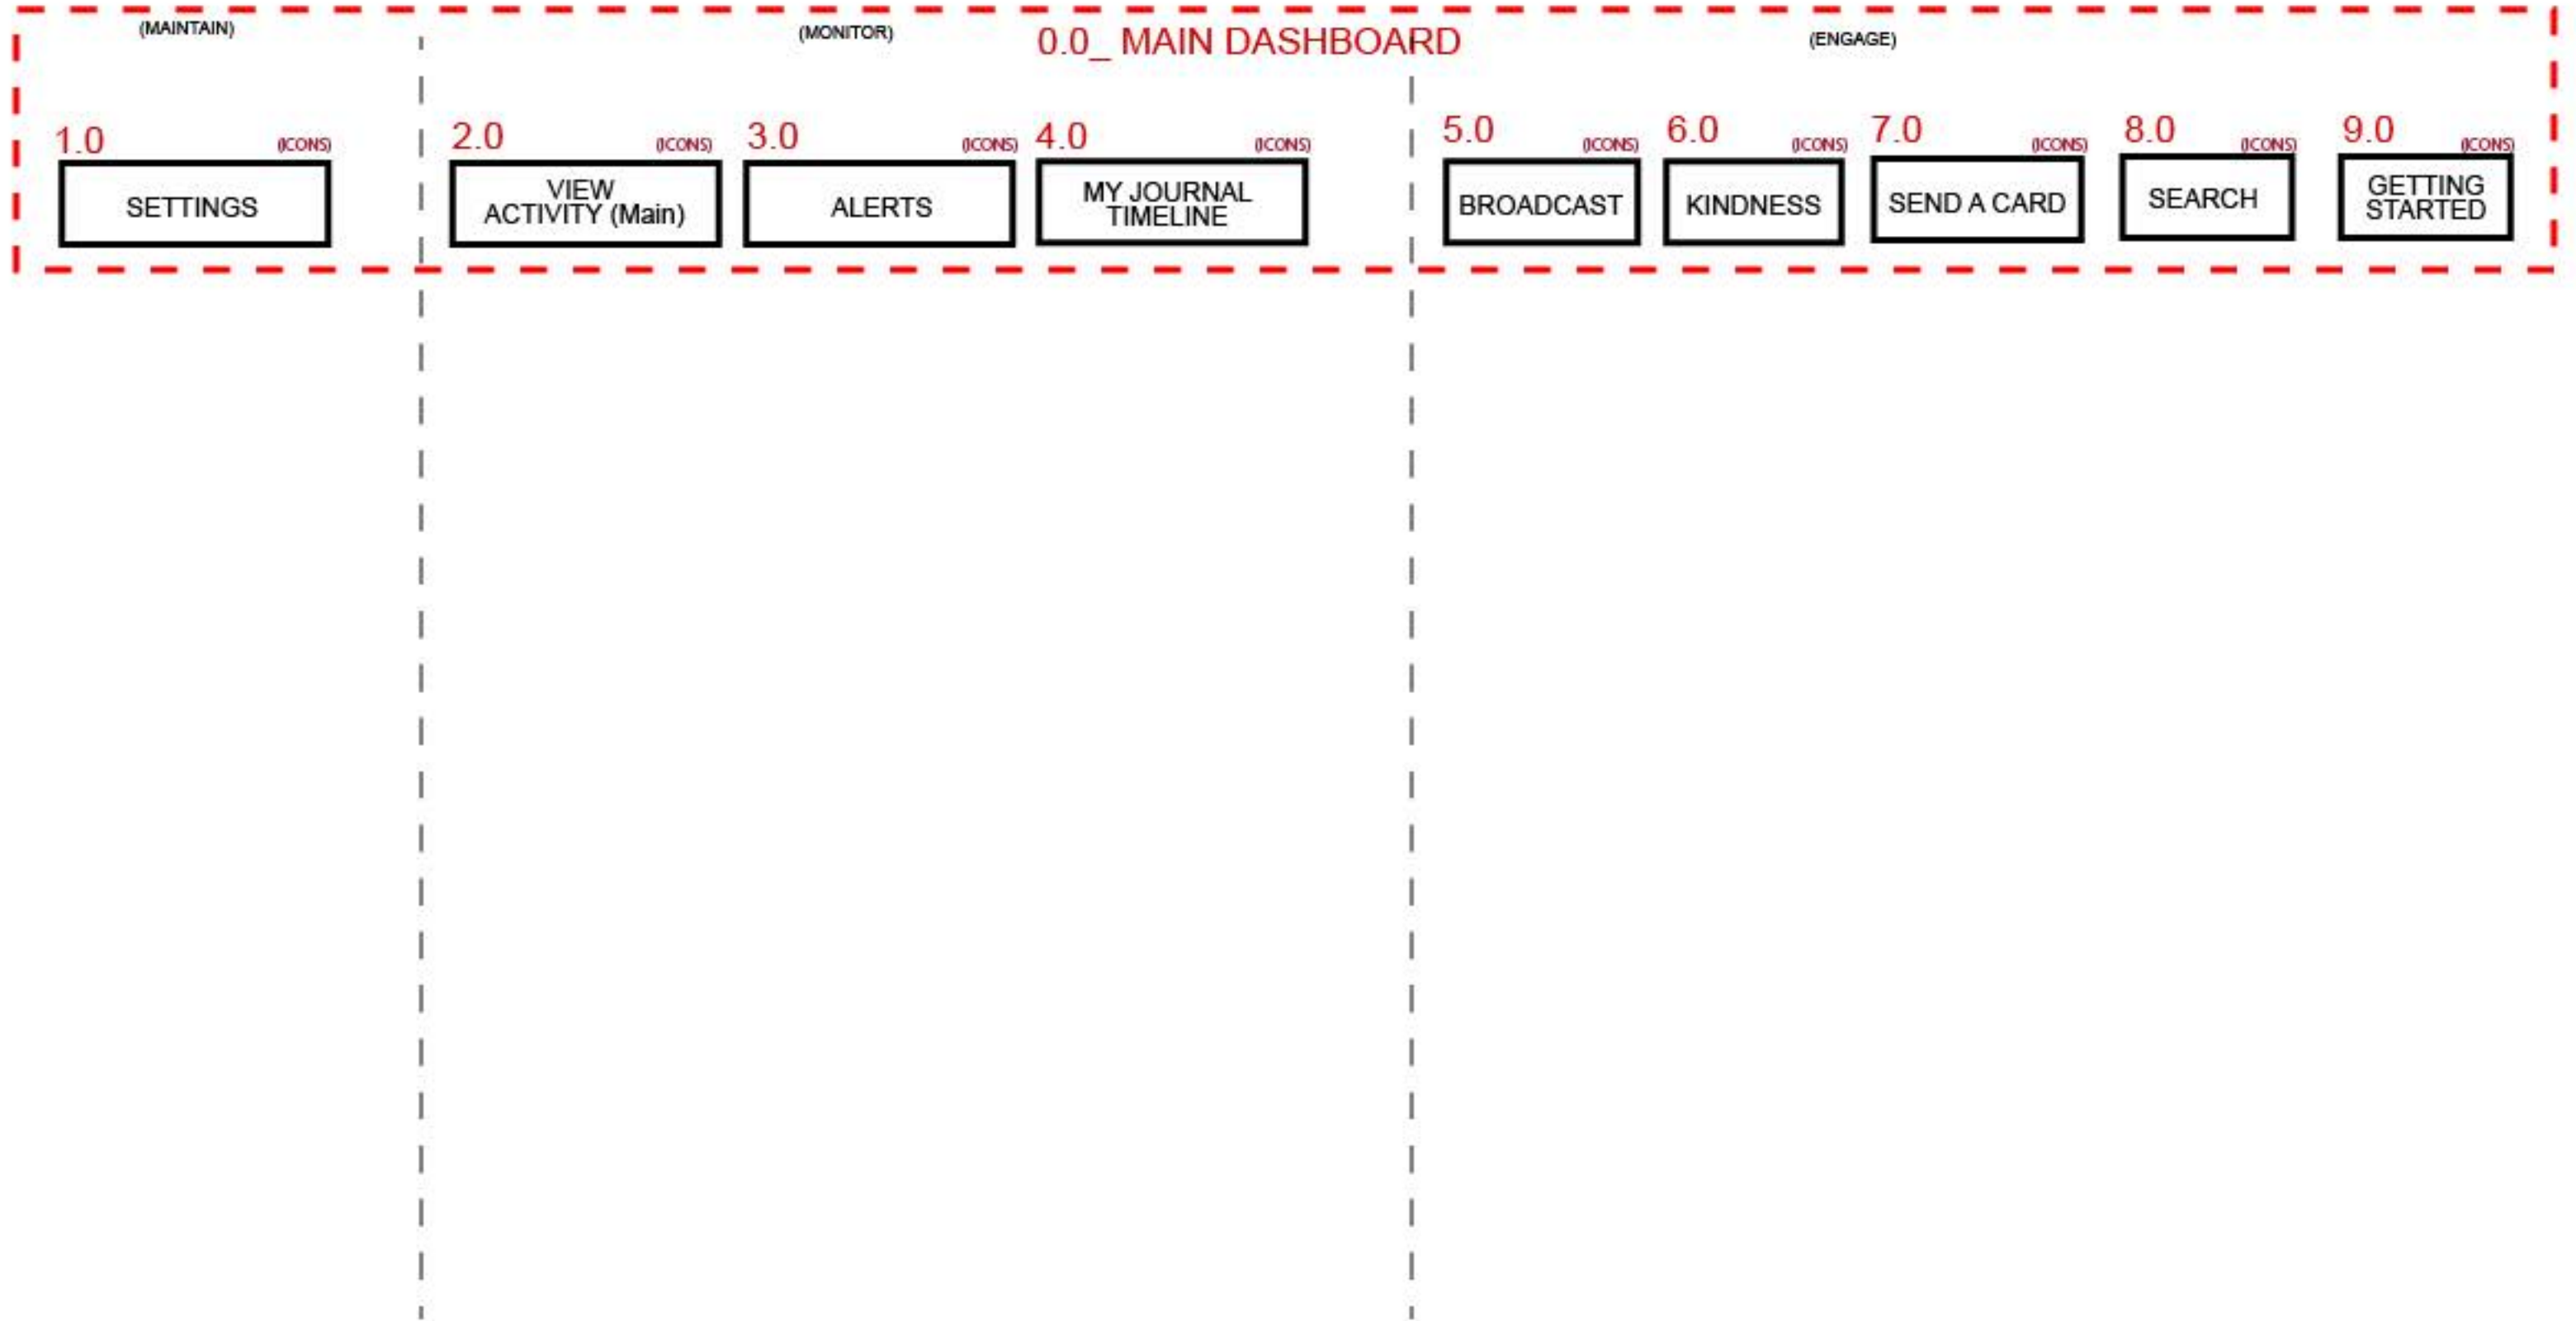

SPIRITUAL JOURNEY

OVERVIEW
SCHEMATICS

User Status Overview

USER MODE MONITOR

0.2

LOGIN

- Utility Tools
- Switch Profile
 - Rewards Point Counter
 - Timer
 - Help

User Stages

NEW USER OVERVIEW

User Stages

USER MODE
MAINTAIN

0.0

MAIN DASHBOARD

1.1 Settings | Manage

1.1

SETTINGS