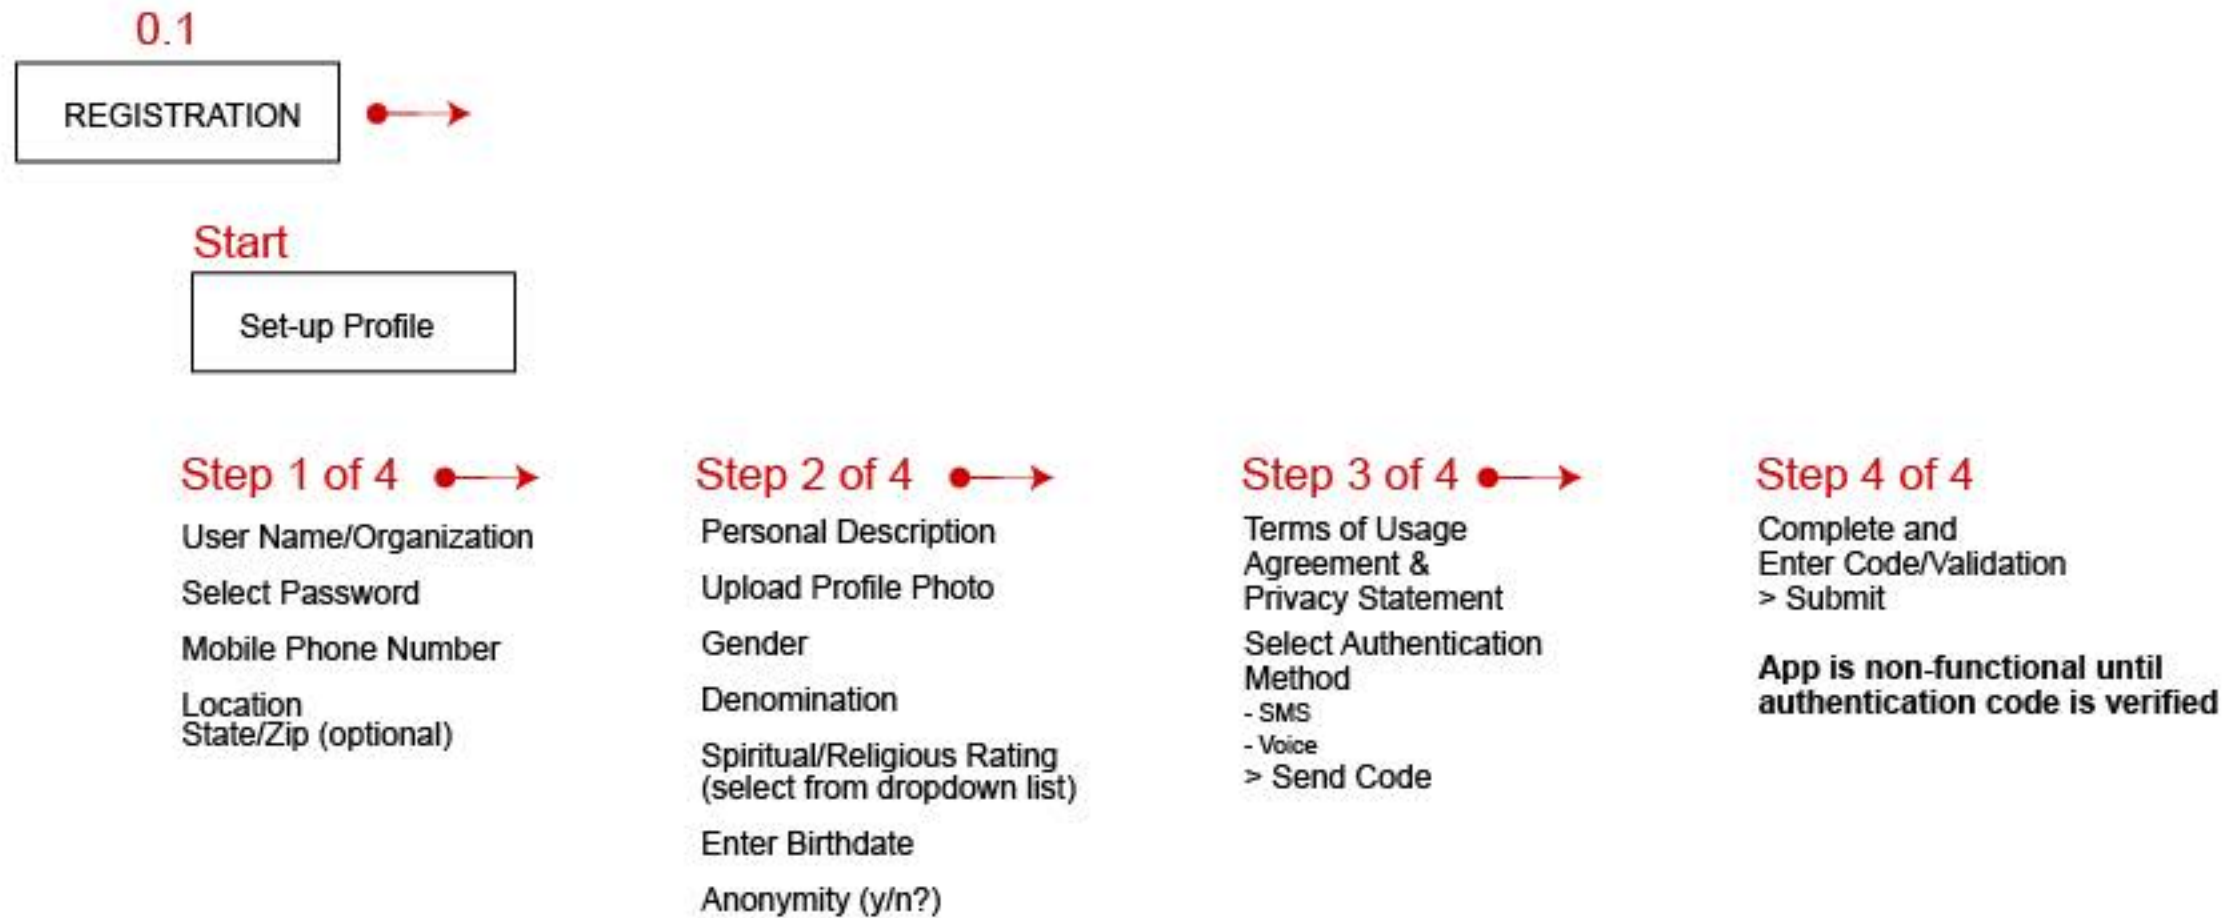

SPIRITUAL JOURNEY

OVERVIEW
SCHEMATICS

User Status Overview

USER MODE MONITOR

0.2

LOGIN

- Utility Tools
- Switch Profile
 - Rewards Point Counter
 - Timer
 - Help

User Stages

NEW USER OVERVIEW

User Stages

USER MODE
MAINTAIN

0.0

MAIN DASHBOARD

1.1 Settings | Manage

1.1

SETTINGS