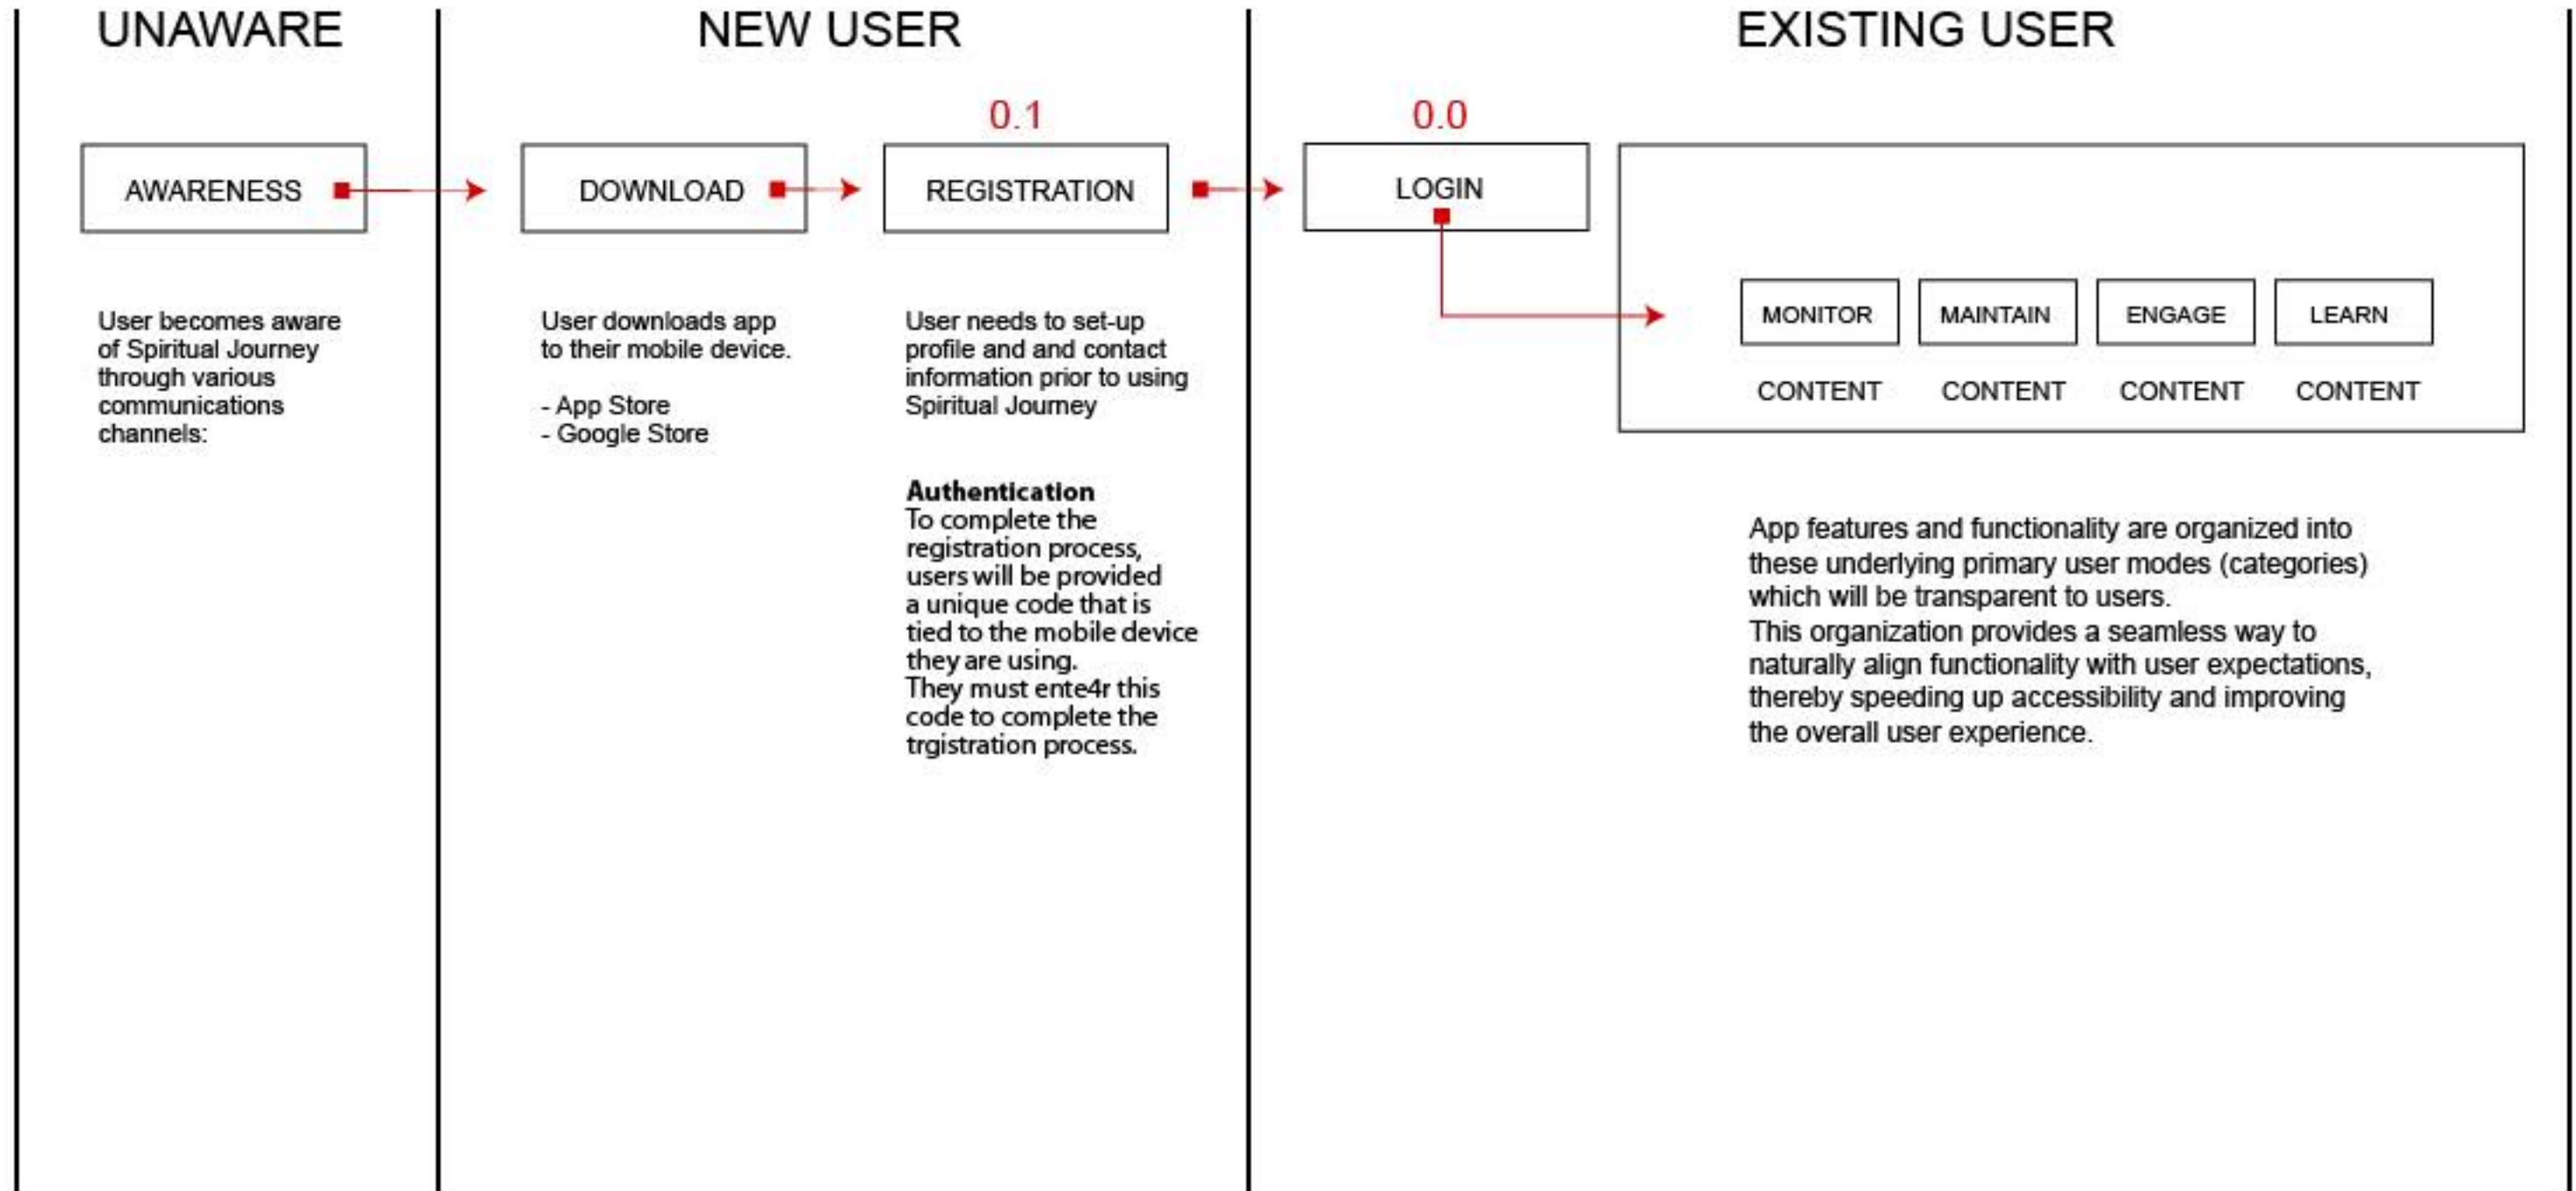

SPIRITUAL JOURNEY

OVERVIEW
SCHEMATICS

User Status Overview

USER MODE MONITOR

0.2

LOGIN

- Utility Tools
- Switch Profile
 - Rewards Point Counter
 - Timer
 - Help

User Stages