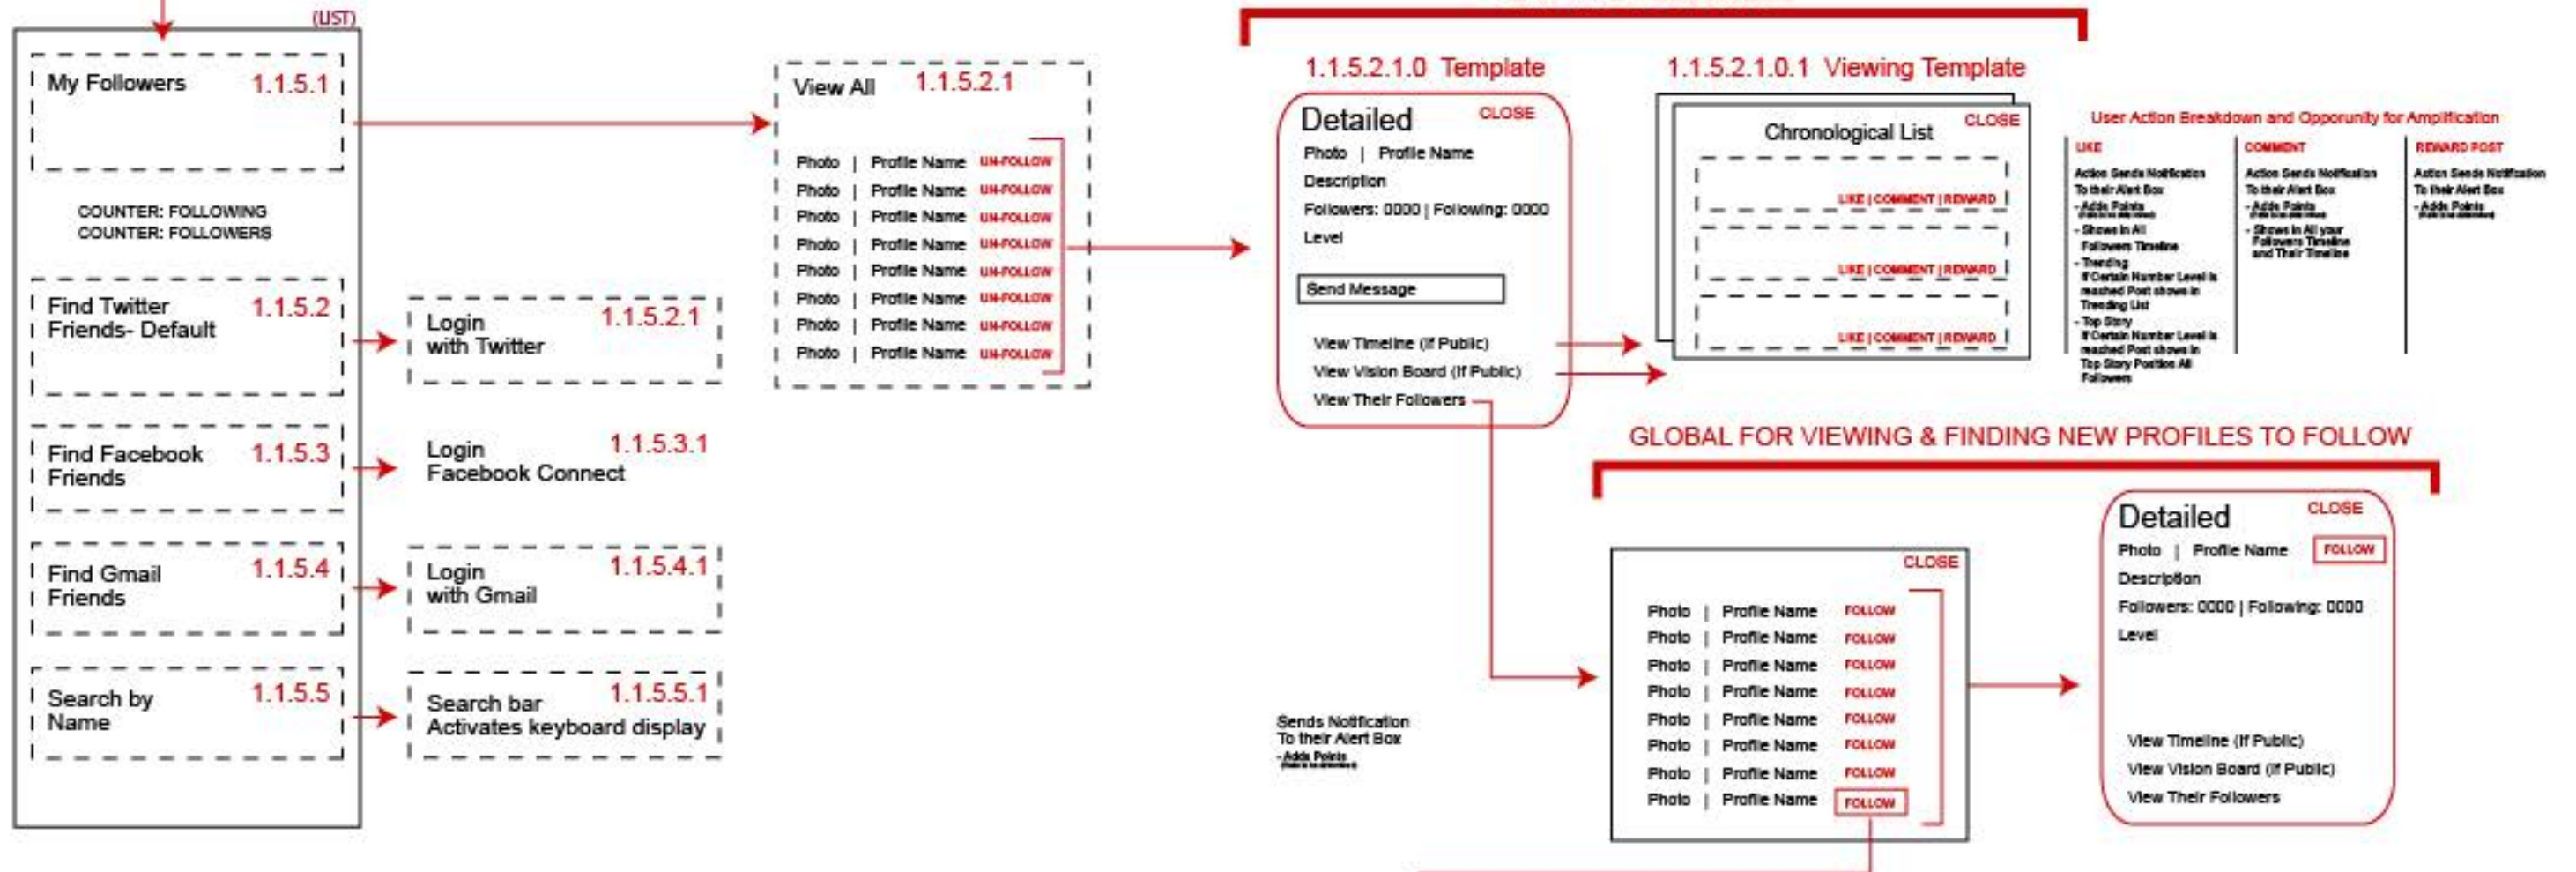

VISION BOARD

ARCHIVES PRIVATE VIDEOS
PHOTOS, COMMENTS

USER MODE MAINTAIN

0.0

MAIN DASHBOARD

1.1 Settings | View Followers | Invite Followers

1.1

SETTINGS

1.1.5

VIEW/INVITE FOLLOWERS

USER MODE MONITOR

2. View Activity Dashboard

2.1 (ICONS)
VIEW ACTIVITY DASHBOARD

(Length of time for display to be determined 24 hours, Weekly?)

- To Discuss
- Broadcasts 2.1.0.1
 - Kindness 2.1.0.2
 - One-to-one 2.1.0.3
 - Pay it Forward 2.1.0.4